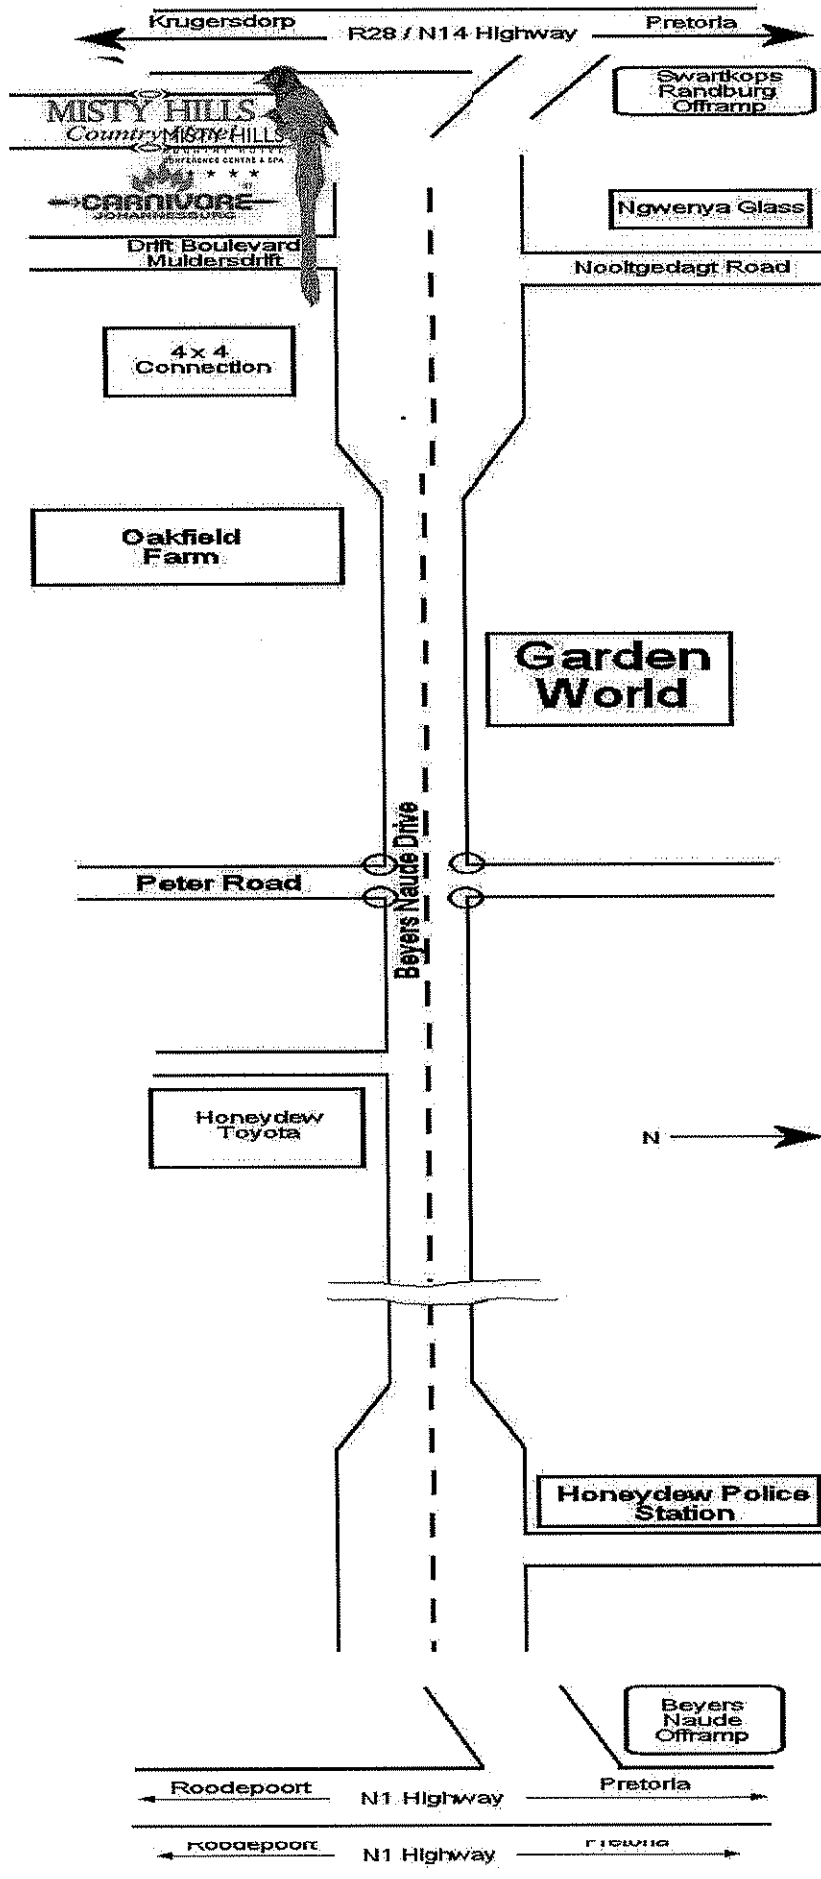

Member of
Recreation Africa